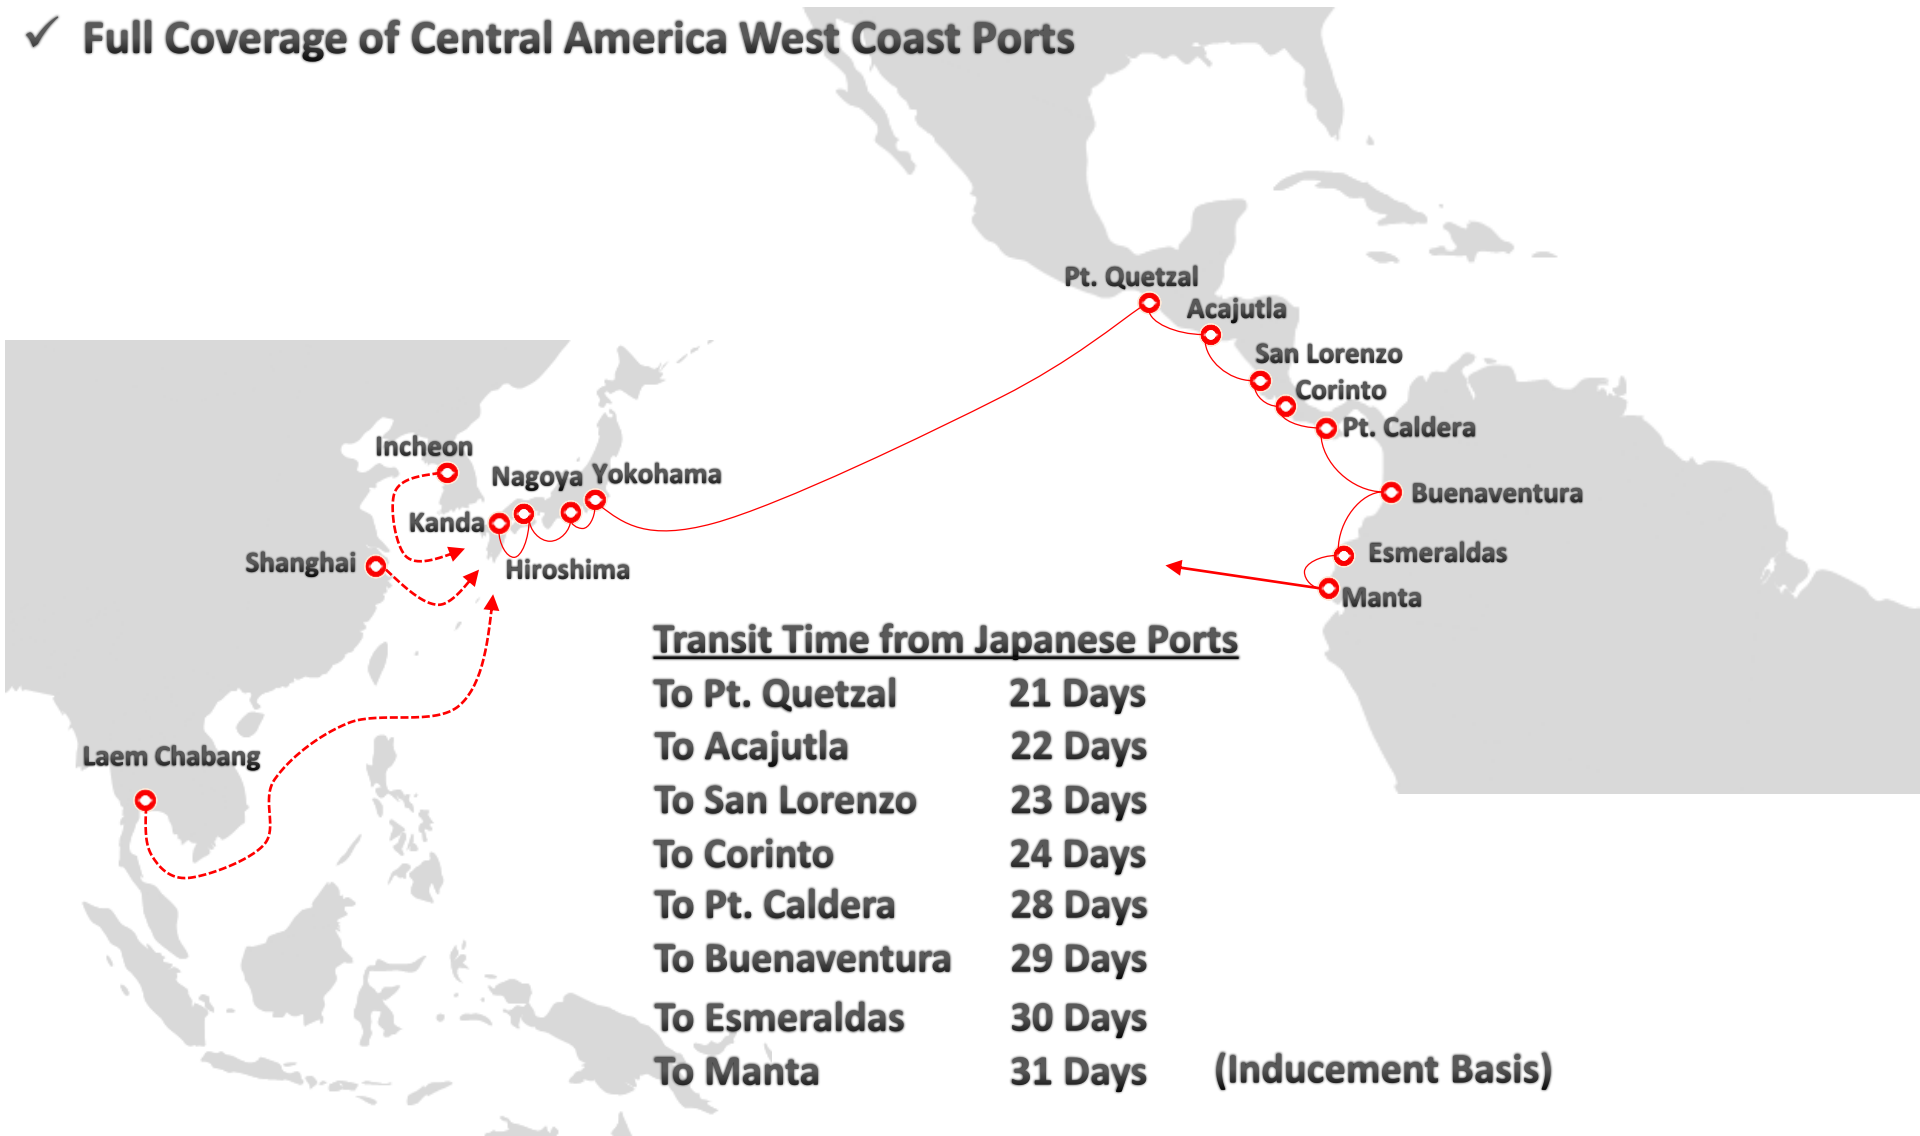

Asia to Central America West Coast Service

- ✓ 2 Sailings / Month Service
- ✓ Full Coverage of Central America West Coast Ports

Transit Time from Japanese Ports

To Pt. Quetzal	21 Days
To Acajutla	22 Days
To San Lorenzo	23 Days
To Corinto	24 Days
To Pt. Caldera	28 Days
To Buenaventura	29 Days
To Esmeraldas	30 Days
To Manta	31 Days

(Inducement Basis)