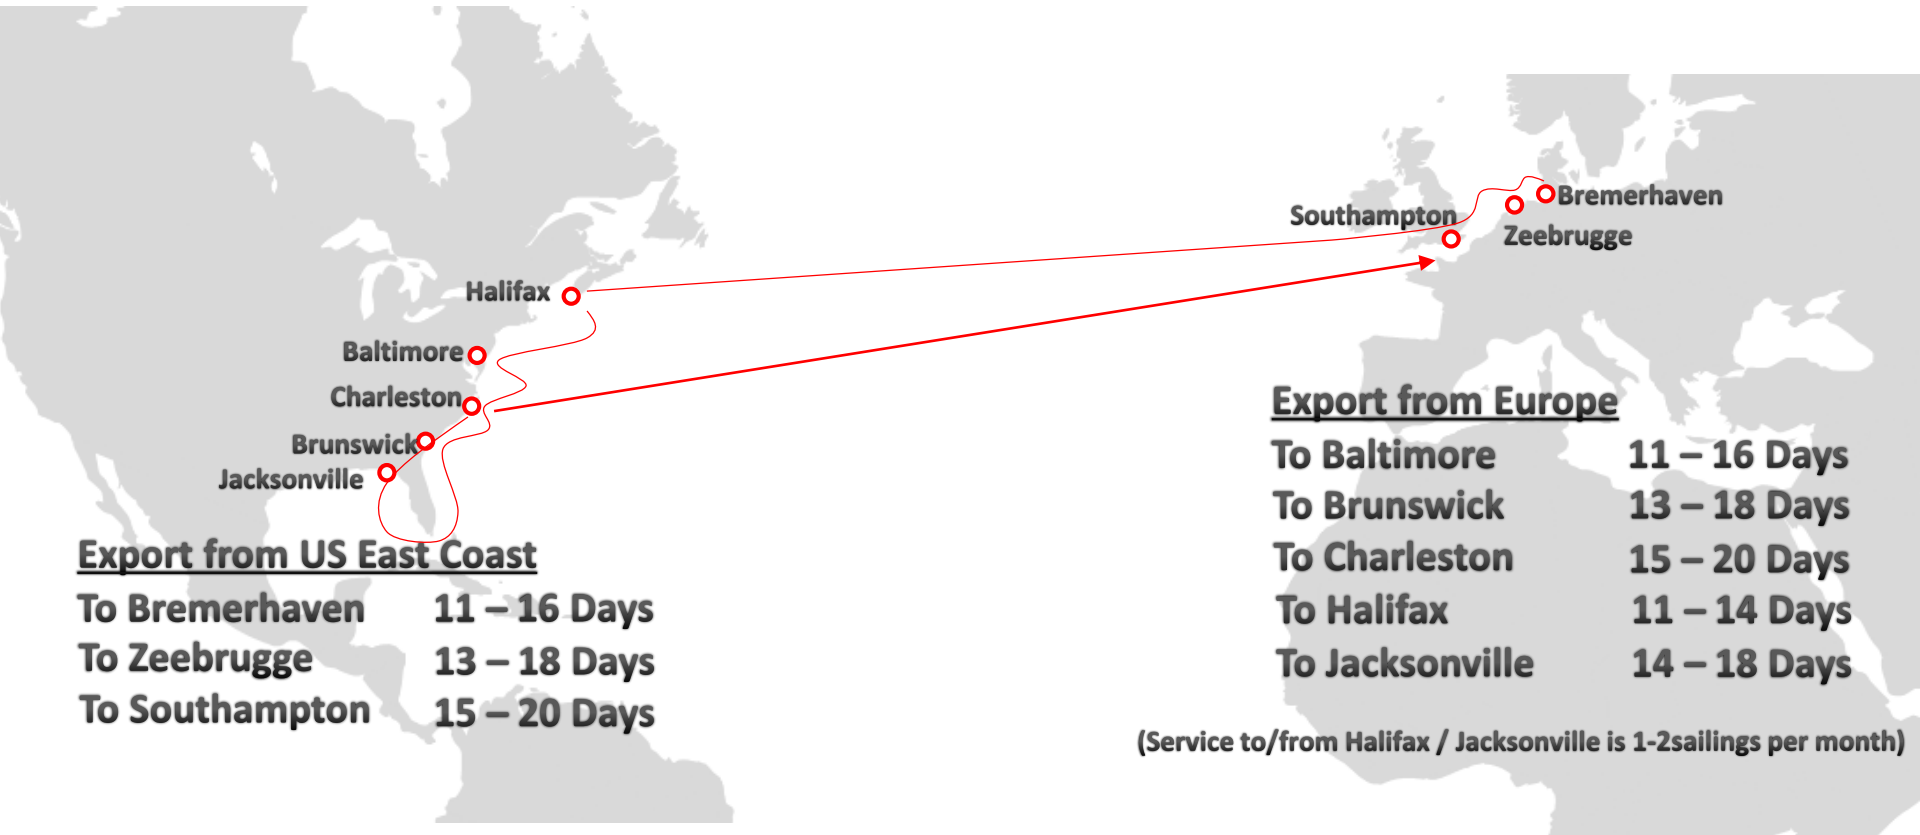

# North Atlantic Shuttle Service (NAS)

- ✓ **Frequency: 4 sailings per month**
- ✓ **Good feeder connection to North European Destinations**

**Export from US East Coast**

To Bremerhaven	11 – 16 Days
To Zeebrugge	13 – 18 Days
To Southampton	15 – 20 Days

**Export from Europe**

To Baltimore	11 – 16 Days
To Brunswick	13 – 18 Days
To Charleston	15 – 20 Days
To Halifax	11 – 14 Days
To Jacksonville	14 – 18 Days

(Service to/from Halifax / Jacksonville is 1-2sailings per month)