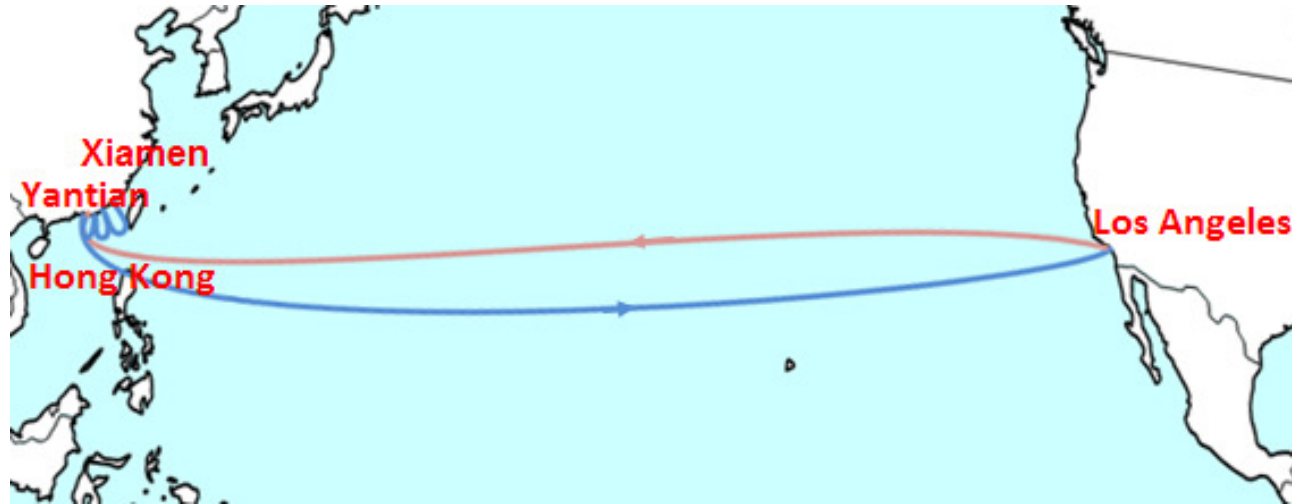

PS 7 TRANS PACIFIC – WEST COAST

Port Rotation	ETA		ETD	
Xiamen	Fri	0	Sat	1
Hong Kong	Sun	2	Mon	3
Yantian	Mon	3	Wed	5
Los Angeles	Tue	18	Mon	24
Xiamen	Fri	42		

East Bound	
	Los Angeles
Xiamen	17
Hong Kong	15
Yantian	13

West Bound			
	Xiamen	Hong Kong	Yantian
Los Angeles	18	20	21

Eastbound first sailing ; April 08, 2017
 Westbound first sailing ; May 01, 2017