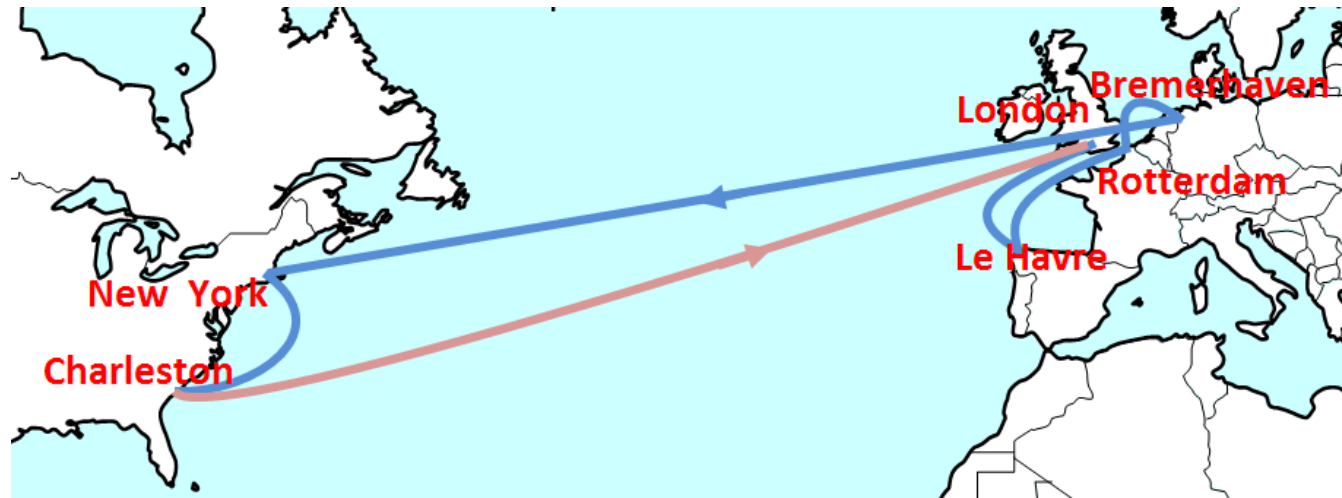

AL 1 TRANS ATLANTIC

Port Rotation	ETA		ETD	
Bremerhaven	Tue	0	Wed	1
Antwerp	Thu	2	Fri	3
London Gateway	Sat	4	Sat	4
Norfolk	Sun	12	Mon	13
Philadelphia	Wed	15	Thu	16
New York	Fri	17	Fri	17
Halifax	Sun	19	Sun	19
Bremerhaven	Tue	28		

West Bound				
	Norfolk	Philadelphia	New York	Halifax
Bremerhaven	11	14	16	18
Antwerp	9	12	14	16
London	8	11	13	15

East Bound			
	Bremerhaven	Antwerp	London
Norfolk	15	17	19
Philadelphia	12	14	16
New York	11	13	15
Halifax	9	11	13

Westbound first sailing ; April 05, 2017
 Eastbound first sailing ; April 17, 2017

AL 2 TRANS ATLANTIC

Port Rotation	ETA		ETD	
London Gateway	Sun	0	Sun	0
Le Harvre	Mon	1	Tue	2
Rotterdam	Tue	2	Wed	3
Bremerhaven	Thu	4	Fri	5
New York	Sat	13	Sun	14
Charleston	Tue	16	Wed	17
London Gateway	Sun	28		

West Bound		
	New York	Charleston
London	13	16
Le Harvre	11	14
Rotterdam	10	13
Bremerhaven	8	11

East Bound				
	London	Le Harvre	Rotterdam	Bremerhaven
New York	14	15	16	18
Charleston	11	12	13	15

Westbound first sailing ; April 09, 2017
 Eastbound first sailing ; April 23 , 2017