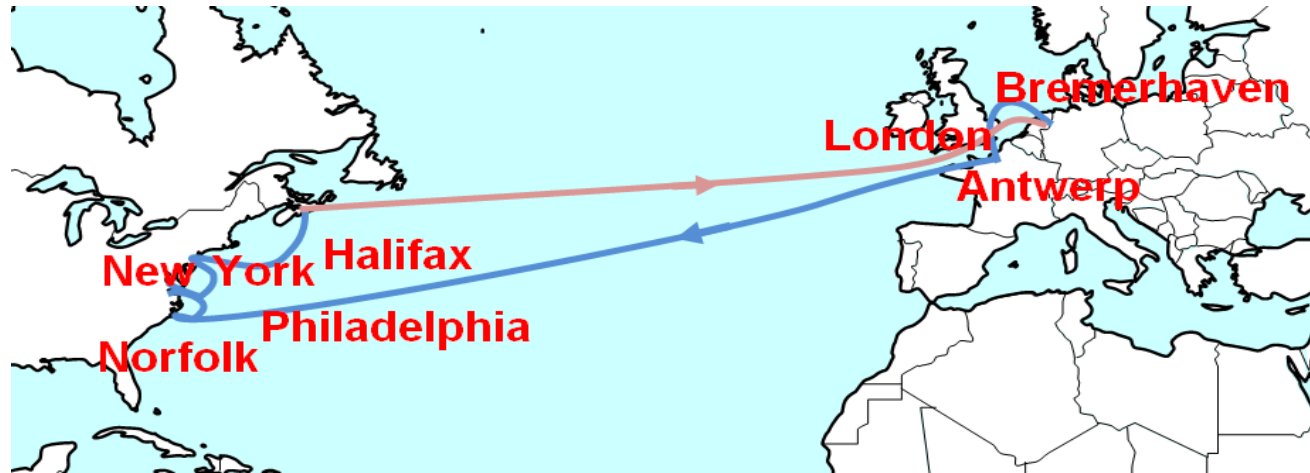

AL 1 TRANS ATLANTIC

Port Rotation	ETA		ETD	
Bremerhaven	Tue	0	Wed	1
Antwerp	Thu	2	Fri	3
London Gateway	Sat	4	Sat	4
Norfolk	Sun	12	Mon	13
Philadelphia	Wed	15	Thu	16
New York	Fri	17	Fri	17
Halifax	Sun	19	Sun	19
Bremerhaven	Tue	28		

West Bound				
	Norfolk	Philadelphia	New York	Halifax
Bremerhaven	11	14	16	18
Antwerp	9	12	14	16
London	8	11	13	15

East Bound			
	Bremerhaven	Antwerp	London
Norfolk	15	17	19
Philadelphia	12	14	16
New York	11	13	15
Halifax	9	11	13

Westbound first sailing ; April 05, 2017
 Eastbound first sailing ; April 17, 2017

AL 2 TRANS ATLANTIC

Port Rotation	ETA		ETD	
London Gateway	Sun	0	Sun	0
Le Harvre	Mon	1	Tue	2
Rotterdam	Tue	2	Wed	3
Bremerhaven	Thu	4	Fri	5
New York	Sat	13	Sun	14
Charleston	Tue	16	Wed	17
London Gateway	Sun	28		

West Bound		
	New York	Charleston
London	13	16
Le Harvre	11	14
Rotterdam	10	13
Bremerhaven	8	11

East Bound				
	London	Le Harvre	Rotterdam	Bremerhaven
New York	14	15	16	18
Charleston	11	12	13	15

Westbound first sailing ; April 09, 2017
 Eastbound first sailing ; April 23 , 2017