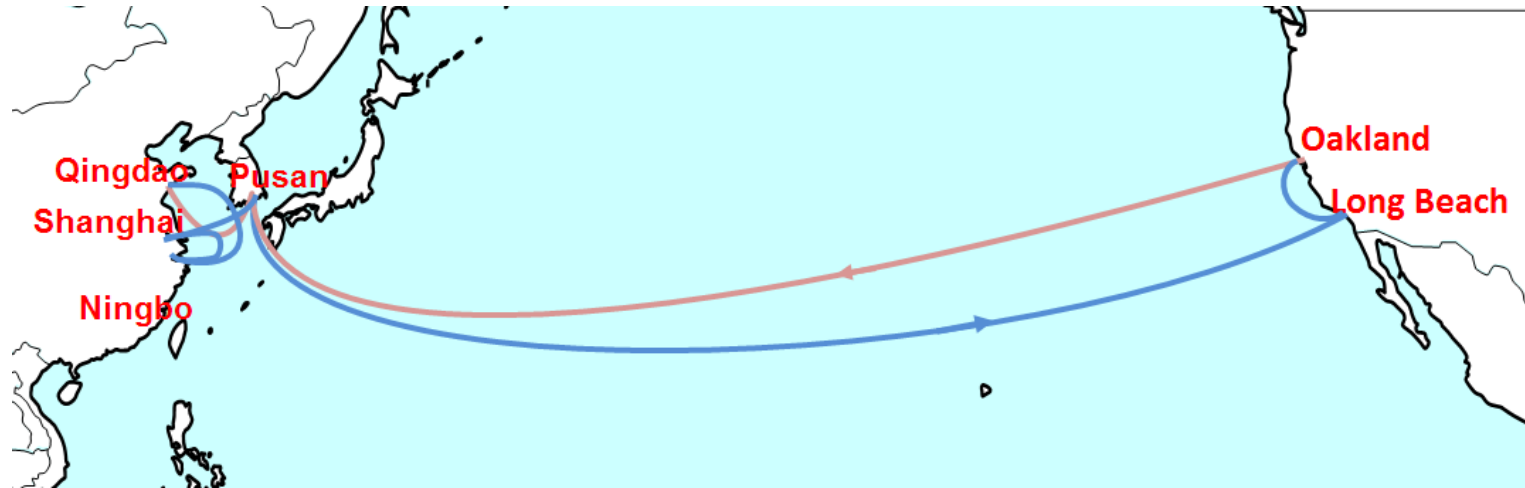

PS 6 TRANS PACIFIC – WEST COAST

Port Rotation	ETA		ETD	
Qingdao	Thu	0	Fri	1
Ningbo	Sat	2	Sun	3
Shanghai	Sun	3	Mon	4
Pusan	Tue	5	Wed	6
Long Beach	Sun	17	Thu	21
Oakland	Sat	23	Mon	25
Pusan	Mon	39	Tue	40
Qingdao	Thu	42		

East Bound		
	Long Beach	Oakland
Qingdao	16	22
Ningbo	14	20
Shanghai	13	19
Pusan	11	17

West Bound				
	Pusan	Qingdao	Ningbo	Shanghai
Long Beach	18	21	23	24
Oakland	14	17	19	20

Eastbound first sailing ; April 07, 2017
 Westbound first sailing ; April 27, 2017