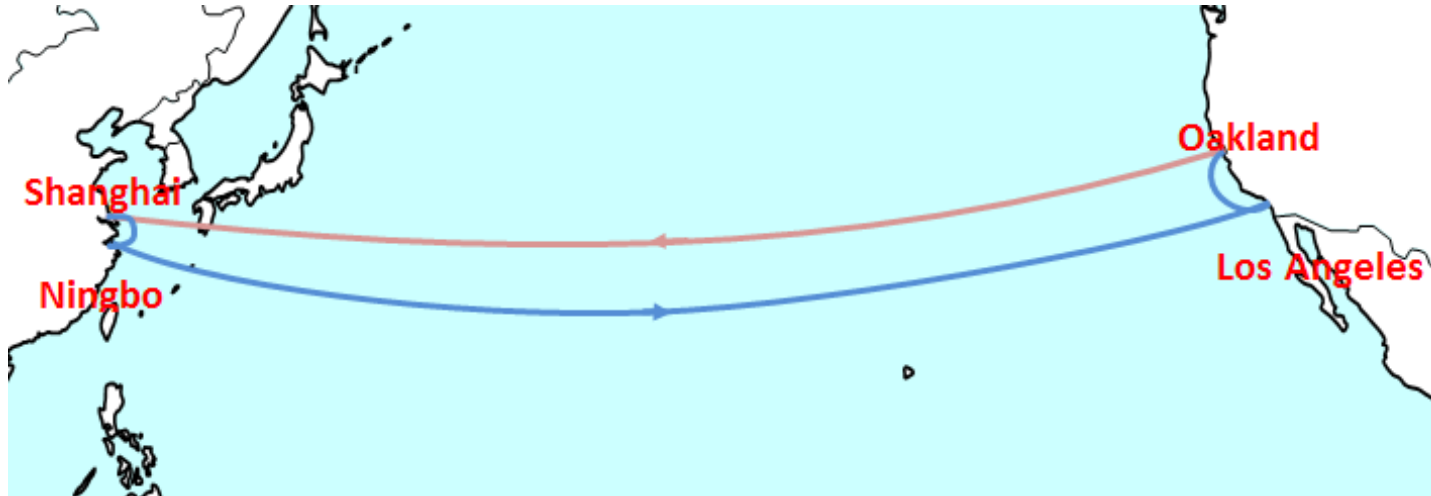

PS 5 TRANS PACIFIC – WEST COAST

| Port Rotation | ETA | | ETD | |
|---------------|-----|----|-----|----|
| Shanghai | Wed | 0 | Fri | 2 |
| Ningbo | Fri | 2 | Sun | 4 |
| Los Angeles | Thu | 15 | Sun | 18 |
| Oakland | Mon | 19 | Tue | 20 |
| Shanghai | Wed | 35 | | |

| East Bound | | |
|------------|-------------|---------|
| | Los Angeles | Oakland |
| Shanghai | 13 | 17 |
| Ningbo | 11 | 15 |

| West Bound | | |
|-------------|----------|--------|
| | Shanghai | Ningbo |
| Los Angeles | 17 | 19 |
| Oakland | 15 | 17 |

Eastbound first sailing ; April 07, 2017
 Westbound first sailing ; April 23, 2017