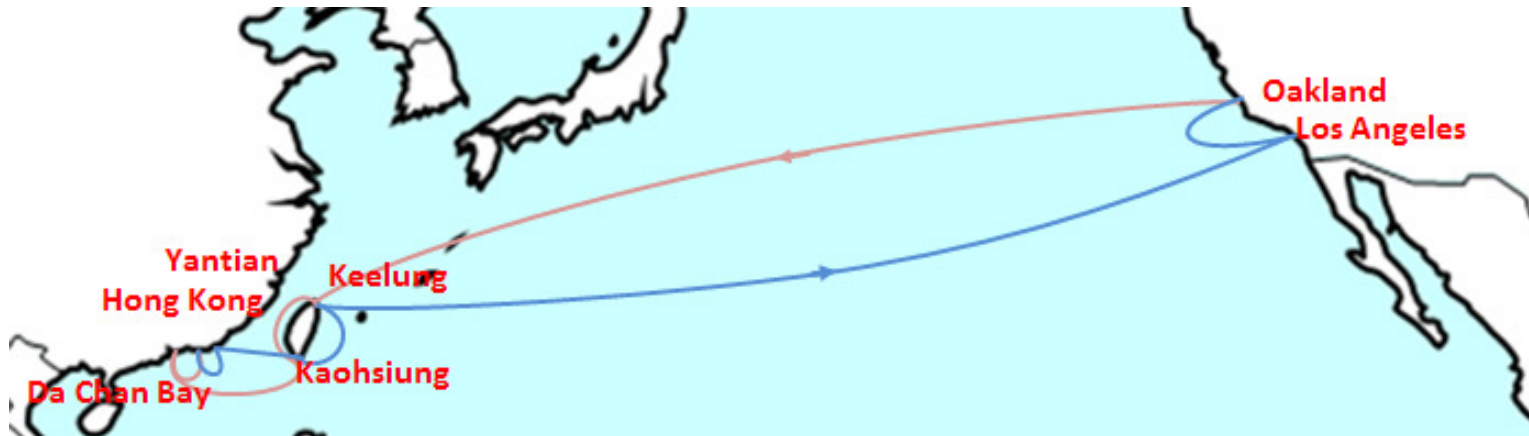

PS 4 TRANS PACIFIC – WEST COAST

Port Rotation	ETA		ETD	
Hong Kong	Sat	0	Sun	1
Yantian	Sun	1	Mon	2
Kaohsiung	Tue	3	Tue	3
Keelung	Wed	4	Wed	4
Los Angeles	Mon	16	Thu	19
Oakland	Fri	20	Sat	21
Keelung	Tue	38	Tue	38
Kaohsiung	Wed	39	Wed	39
Da Chan Bay	Fri	41	Sat	42
Hong Kong	Sat	42		

East Bound		
	Los Angeles	Oakland
Hong Kong	15	19
Yantian	14	18
Kaohsiung	13	17
Keelung	12	16

West Bound					
	Keelung	Kaohsiung	Da Chan Bay	Hong Kong	Yantian
Los Angeles	19	20	22	23	24
Oakland	17	18	20	21	22

Eastbound first sailing ; April 09, 2017
 Westbound first sailing ; April 27, 2017