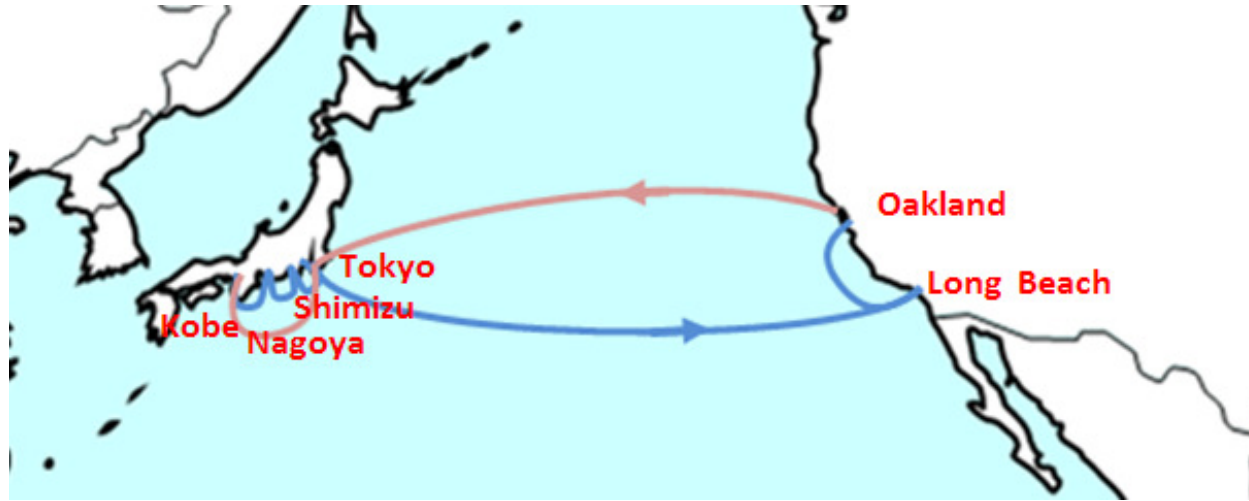

PS 2 TRANS PACIFIC – WEST COAST

Port Rotation	ETA		ETD	
Kobe	Tue	0	Wed	1
Nagoya	Thu	2	Thu	2
Shimizu	Fri	3	Fri	3
Tokyo	Sat	4	Sat	4
Long Beach	Wed	15	Mon	20
Oakland	Tue	21	Wed	22
Tokyo	Mon	34	Mon	34
Kobe	Tue	35		

East Bound		
	Long Beach	Oakland
Kobe	14	20
Nagoya	13	19
Shimizu	12	18
Tokyo	11	17

West Bound				
	Tokyo	Kobe	Nagoya	Shimizu
Long Beach	14	15	17	18
Oakland	12	13	15	16

Eastbound first sailing ; April 05, 2017
 Westbound first sailing ; April 24, 2017