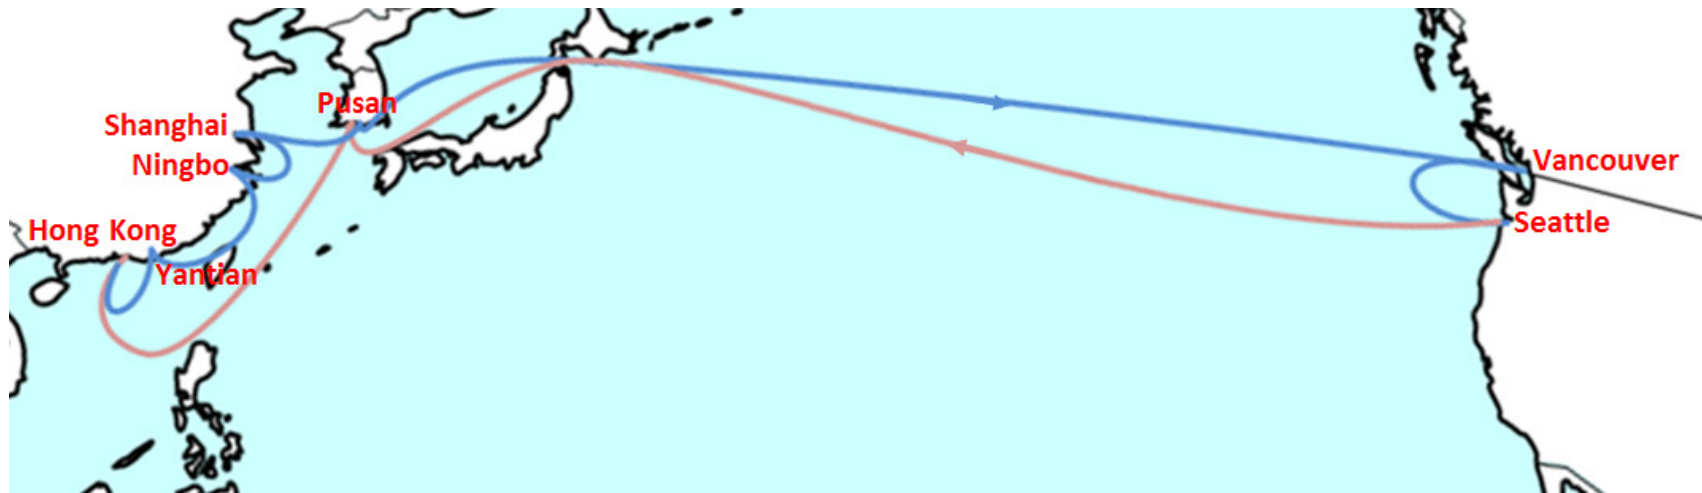

PN 3 TRANS PACIFIC – WEST COAST

Port Rotation	ETA		ETD	
Hong Kong	Tue	0	Wed	1
Yantian	Wed	1	Thu	2
Ningbo	Sat	4	Sat	4
Shanghai	Sun	5	Mon	6
Pusan	Tue	7	Wed	8
Vancouver	Sat	18	Thu	23
Seattle	Thu	23	Sun	26
Pusan	Fri	38	Sat	39
Hong Kong	Tue	42		

East Bound		
	Vancouver	Seattle
Hong Kong	17	22
Yantian	16	21
Ningbo	14	19
Shanghai	12	17
Pusan	10	15

West Bound					
	Pusan	Hong Kong	Yantian	Ningbo	Shanghai
Vancouver	15	19	20	23	24
Seattle	12	16	17	20	21

Eastbound first sailing ; April 05, 2017
 Westbound first sailing ; April 27, 2017