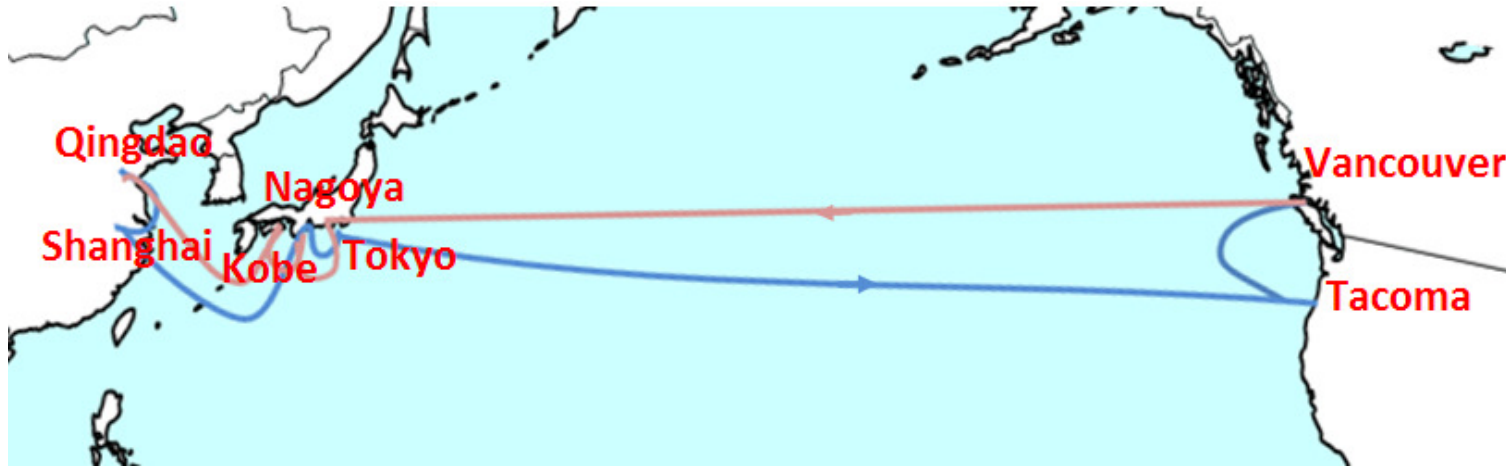

PN 1 TRANS PACIFIC – WEST COAST

Port Rotation	ETA		ETD	
Qingdao	Thu	0	Fri	1
Shanghai	Sat	2	Sun	3
Nagoya	Wed	6	Wed	6
Tokyo	Thu	7	Thu	7
Tacoma	Sat	16	Tue	19
Vancouver	Tue	19	Thu	21
Tokyo	Tue	33	Wed	34
Nagoya	Wed	34	Thu	35
Kobe	Fri	36	Sat	37
Qingdao	Thu	42		

East Bound		
	Tacoma	Vancouver
Qingdao	15	18
Shanghai	13	16
Nagoya	10	13
Tokyo	9	12

West Bound					
	Tokyo	Nagoya	Kobe	Qingdao	Shanghai
Tacoma	14	15	17	23	25
Vancouver	12	13	15	21	23

Eastbound first sailing ; April 07, 2017
 Westbound first sailing ; April 25, 2017