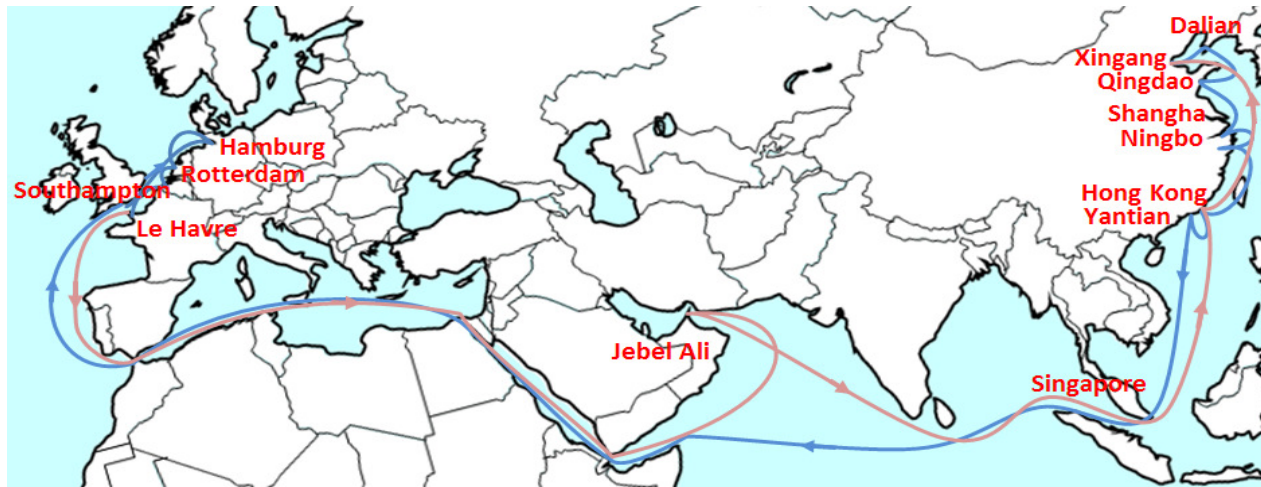

FE2 Asia – North Europe Service

Port Rotation	ETA	ETD
Xingang	Mon 0	Tue 1
Dalian	Wed 2	Thu 3
Qingdao	Fri 4	Sat 5
Shanghai	Sun 6	Tue 8
Ningbo	Tue 8	Wed 9
Hong Kong	Fri 11	Sat 12
Yantian	Sat 12	Mon 14
Singapore	Thu 17	Fri 18
(Suez Canal)		
Southampton	Thu 38	Sun 41
Hamburg	Mon 42	Thu 45
Rotterdam	Fri 46	Sun 48
Le Havre	Sun 48	Mon 49
(Suez Canal)		
Jebel Ali	Wed 65	Thu 66
Hong Kong	Tue 78	Wed 79
Qingdao	Sat 82	Sun 83
Xingang	Mon 84	

West Bound				
	Southampton	Hamburg	Rotterdam	Le Havre
Xingang	37	41	45	47
Dalian	35	39	43	45
Qingdao	33	37	41	43
Shanghai	30	34	38	40
Ningbo	29	33	37	39
Hong Kong	26	30	34	36
Yantian	24	28	32	34
Singapore	20	24	28	30

East Bound					
	Jebel Ali	Hong Kong	Qingdao	Xingang	Dalian
Southampton	24	37	41	43	45
Hamburg	20	33	37	39	41
Rotterdam	17	30	34	36	38
Le Havre	16	29	33	35	37

Westbound first sailing ; April 04 , 2017
Eastbound first sailing ; May 08 , 2017