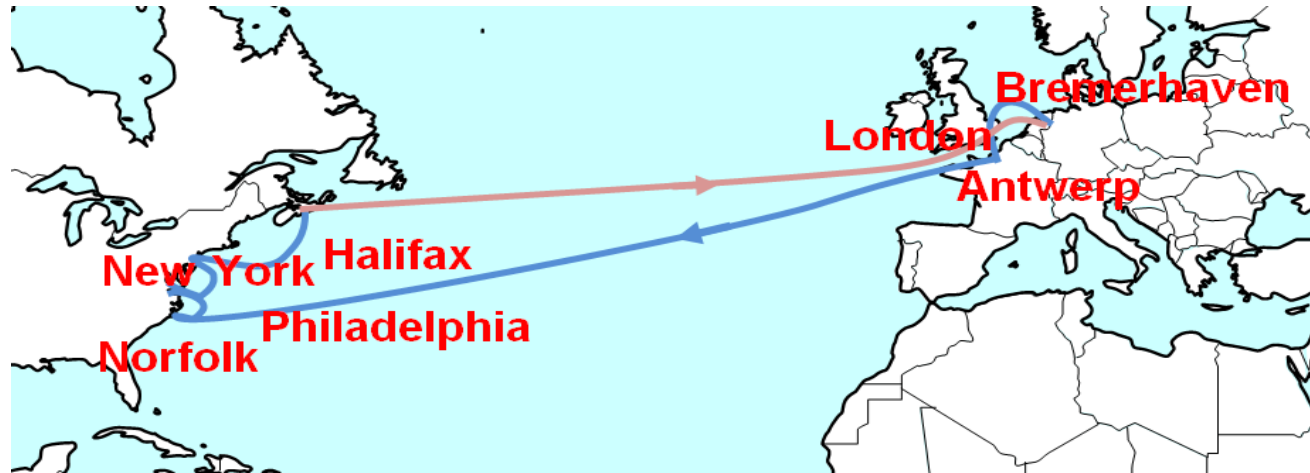

AL 1 TRANS ATLANTIC

Port Rotation	ETA		ETD	
Bremerhaven	Tue	0	Wed	1
Antwerp	Thu	2	Fri	3
London Gateway	Sat	4	Sat	4
Norfolk	Sun	12	Mon	13
Philadelphia	Wed	15	Thu	16
New York	Fri	17	Fri	17
Halifax	Sun	19	Sun	19
Bremerhaven	Tue	28		

West Bound				
	Norfolk	Philadelphia	New York	Halifax
Bremerhaven	11	14	16	18
Antwerp	9	12	14	16
London	8	11	13	15

East Bound			
	Bremerhaven	Antwerp	London
Norfolk	15	17	19
Philadelphia	12	14	16
New York	11	13	15
Halifax	9	11	13

Westbound first sailing ; April 05, 2017
 Eastbound first sailing ; April 17 , 2017