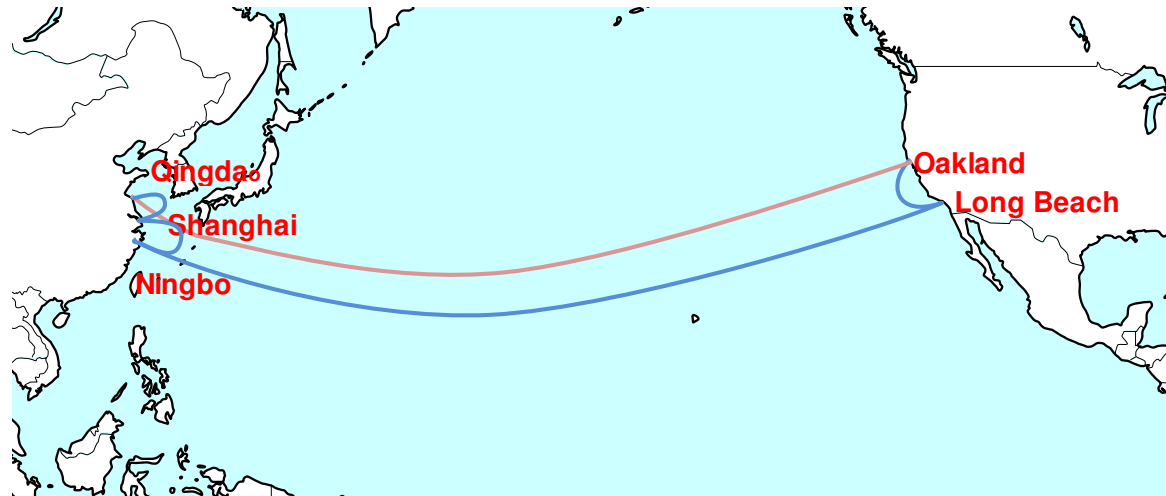

# CALCO-E Asia-North America Service

Port Rotation				
Calling ports	ETA		ETD	
Qingdao	Fri	0	Sat	1
Shanghai	Sun	2	Mon	3
Ningbo	Tue	4	Wed	5
Long Beach	Sun	16	Wed	19
Oakland	Thu	20	Fri	21
Qingdao	Fri	42		

East Bound		
	Long Beach	Oakland
Qingdao	15	19
Shanghai	13	17
Ningbo	11	15

West Bound			
	Qingdao	Shanghai	Ningbo
Long Beach	23	25	27
Oakland	21	23	25