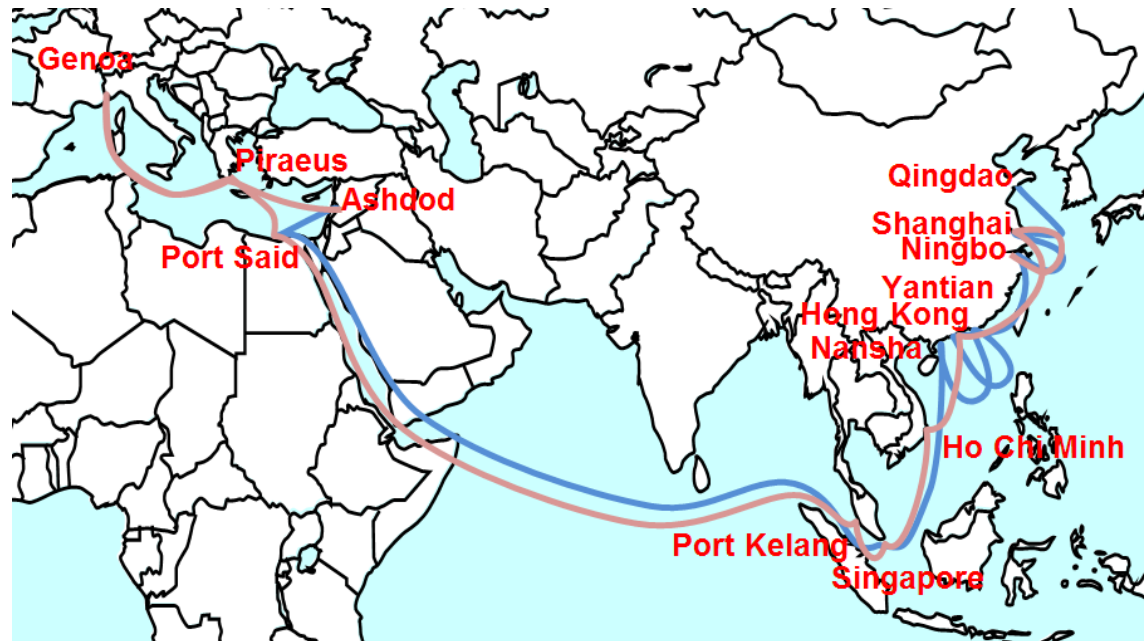

## Asia – Med Sea Service

### Port Rotation

Calling Ports	ETA		ETD	
(From North America)				
Qingdao	SUN	0	MON	1
Shanghai	TUE	2	WED	3
Ningbo	WED	3	THU	4
Hong Kong	SAT	6	SUN	7
Nansha	SUN	7	MON	8
Yantian	MON	8	TUE	9
Singapore	FRI	12	SAT	13
(Suez)	WED	24	THU	25
Port Said	THU	25	FRI	26
Ashdod	SAT	27	MON	29
Piraeus	WED	31	THU	32
Genoa	SAT	34	MON	36
Piraeus	THU	39	FRI	40
Port Said	SUN	42	MON	43
(Suez)	MON	43	MON	43
Port Kelang	SUN	56	MON	57
Singapore	TUE	58	WED	59
Ho Chi Minh	FRI	61	SAT	62
Hong Kong	MON	64	TUE	65
Shanghai	FRI	68	SUN	70
Ningbo	SUN	70		
(To North America)				

#### West Bound

	Port Said	Ashdod	Piraeus	Genoa
Qingdao	24	26	30	33
Shanghai	22	24	28	31
Ningbo	21	23	27	30
Hong Kong	18	20	24	27
Nansha	17	19	23	26
Yantian	16	18	22	25
Singapore	12	14	18	21

#### East Bound

	Port Kelang	Singapore	Ho Chi Minh	Hong Kong	Shanghai	Ningbo
Genoa	20	22	25	28	32	34
Piraeus	16	18	21	24	28	30
Port Said	13	15	18	21	25	27