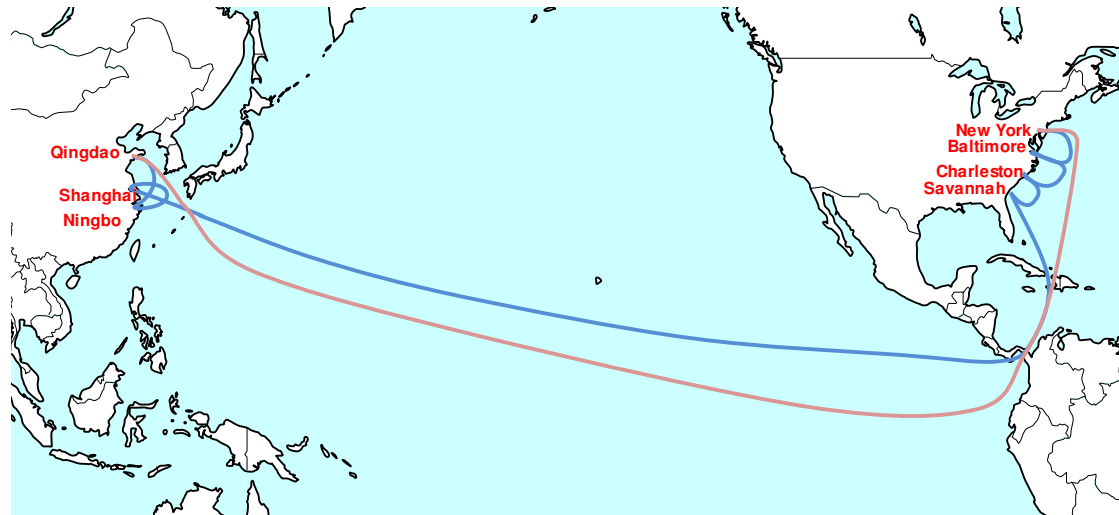

# NUE Asia-North America Service

Port Rotation				
Calling Ports	ETA		ETD	
Qingdao	Tue	0	Thu	2
Ningbo	Fri	3	Sat	4
Shanghai	Sun	5	Mon	6
(Panama)	Fri	24	Sat	25
Colon Terminal	Sat	25	Sun	26
Savannah	Thu	30	Sat	32
Charleston	Sat	32	Sun	33
Baltimore	Tue	35	Wed	36
New York	Thu	37	Fri	38
Colon Terminal	Thu	44	Fri	45
(Panama)	Fri	45	Sat	46
Qingdao	Tue	70	Thu	72
Ningbo	Fri	73	Sat	74
Shanghai	Sun	75		

East Bound				
	Savannah	New York	Wilmington	Charleston
Qingdao	28	30	33	35
Ningbo	26	28	31	33
Shanghai	24	26	29	31

West Bound			
	Qingdao	Ningbo	Shanghai
Savannah	38	41	43
Charleston	37	40	42
Baltimore	34	37	39
New York	32	35	37