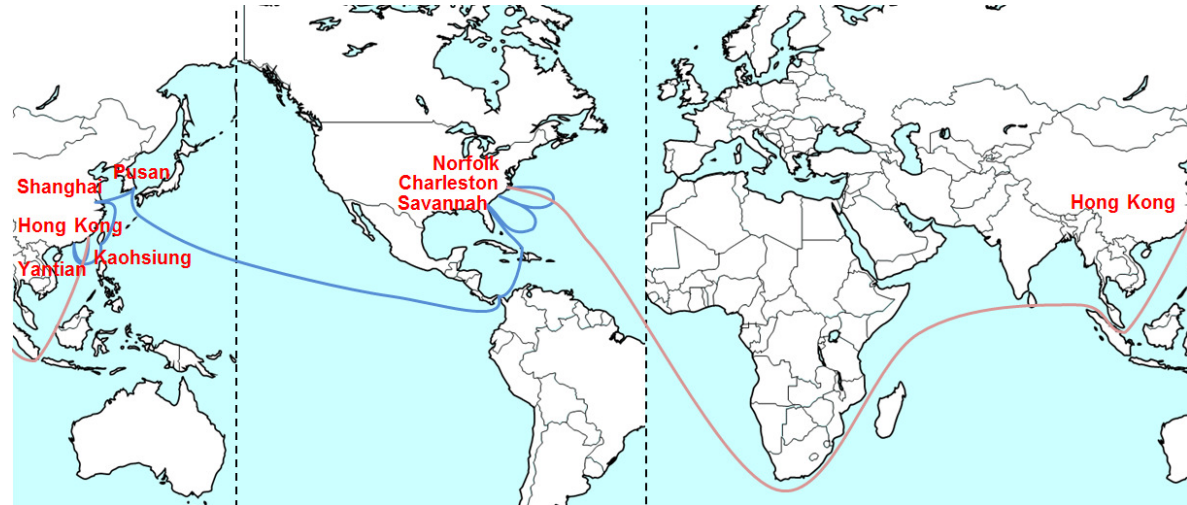

# AWE- 3 Asia-North America Service

川崎汽船株式会社

## Port Rotation

Calling Ports	ETA		ETD	
Hong Kong	Sat	0	Sun	1
Yantian	Sun	1	Tue	3
Kaohsiung	Tue	3	Wed	4
Shanghai	Thu	5	Fri	6
Pusan	Sat	7	Sun	8
(Panama)	Tue	24	Wed	25
Colon Terminal	Wed	25	Thu	26
Savannah	Mon	30	Wed	32
Charleston	Thu	33	Fri	34
Norfolk	Sun	36	Mon	37
(Cape of Good Hope)	Wed	53	Wed	53
Singapore	Tue	66	Wed	67
Hong Kong	Sat	70		

## East Bound

	Savannah	Charleston	Norfolk
Hong Kong	29	32	35
Yantian	27	30	33
Kaohsiung	26	29	32
Shanghai	24	27	30
Pusan	22	25	28

## West Bound

	Singapore	Hong Kong	Yantian
Savannah	34	38	39
Charleston	32	36	37
Norfolk	29	33	34