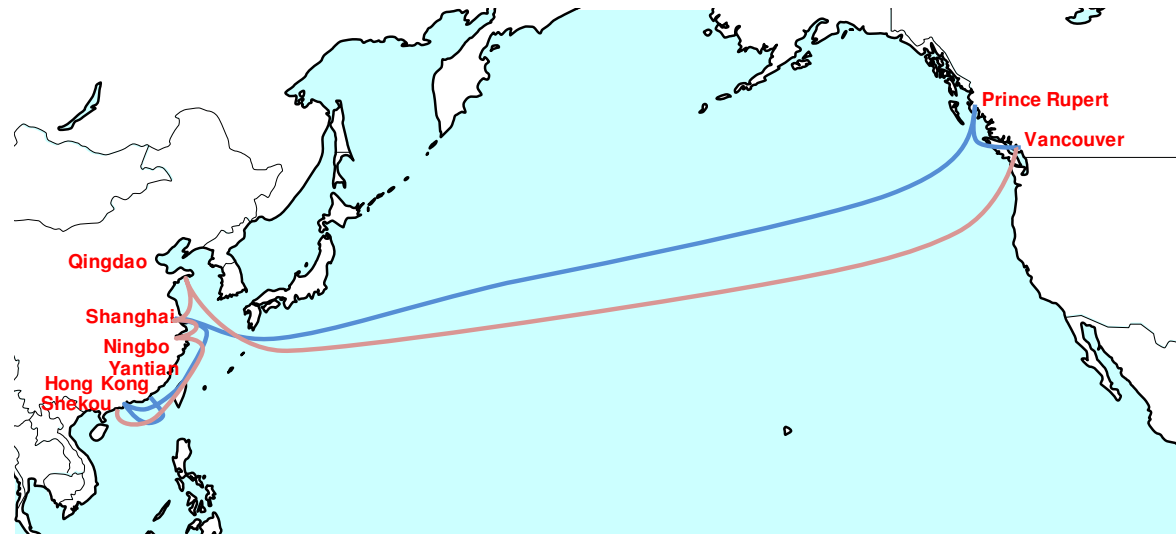

NOWCO-2

Asia-North America Service

川崎汽船株式会社

Port Rotation				
Calling Ports	ETA		ETD	
Yantian	Thu	0	Thu	0
Hong Kong	Fri	1	Fri	1
Shanghai	Mon	4	Tue	5
Prince Rupert	Sat	16	Sun	17
Vancouver	Tue	19	Thu	21
Qingdao	Fri	36	Sat	37
Shanghai	Sun	38	Mon	39
Ningbo	Tue	40	Wed	41
Shekou	Fri	43		

East Bound		
	Prince Rupert	Vancouver
Yantian	16	19
Hong Kong	15	18
Shanghai	11	14

West Bound				
	Qingdao	Shanghai	Ningbo	Shekou
Prince Rupert	19	21	23	26
Vancouver	15	17	19	22