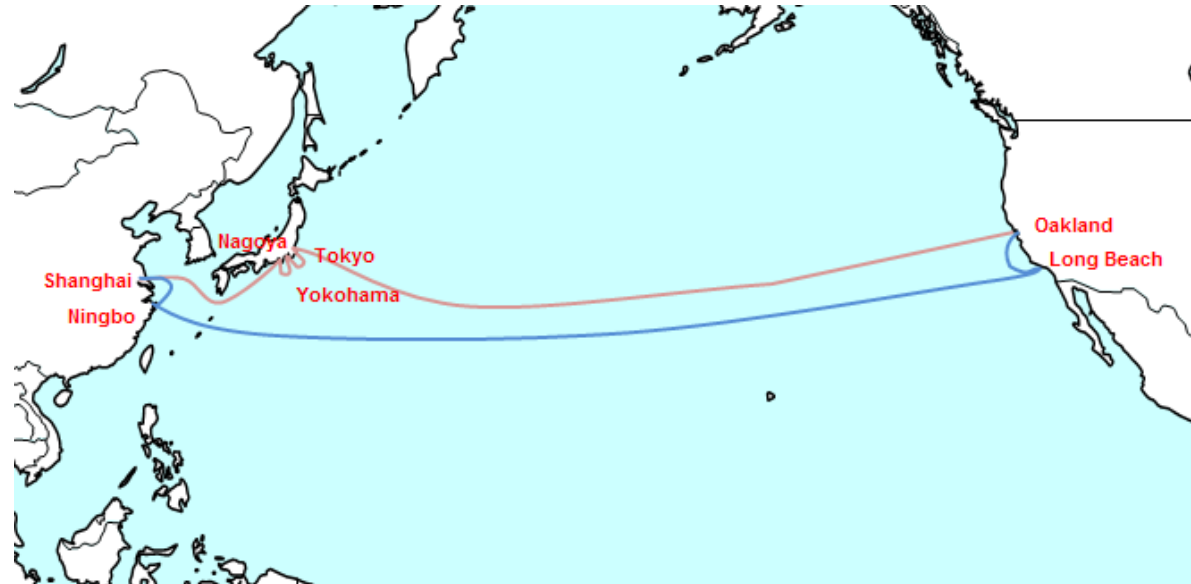

CALCO-B

Asia-North America Service

川崎汽船株式会社

Port Rotation

Calling Port	ETA		ETD	
Shanghai	Thu	0	Fri	1
Ningbo	Fri	1	Sat	2
Long Beach	Wed	13	Mon	18
Oakland	Tue	19	Wed	20
Tokyo	Mon	32	Tue	33
Yokohama	Tue	33	Tue	33
Nagoya	Wed	34	Wed	34
Shanghai	Thu	42		

East Bound

	Long Beach	Oakland
Shanghai	12	18
Ningbo	11	17

West Bound

	Tokyo	Yokohama	Nagoya	Shanghai	Ningbo
Long Beach	14	15	16	24	25
Oakland	12	13	14	22	23