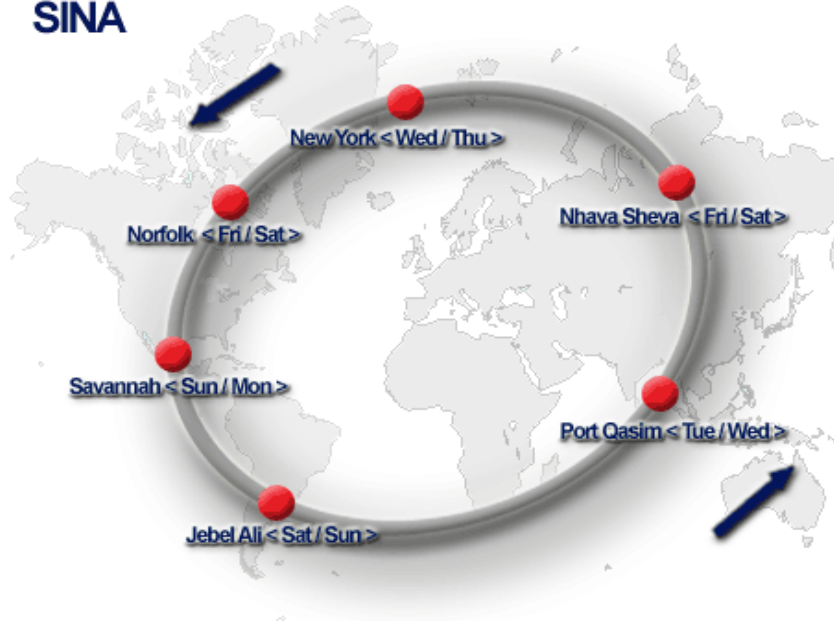

# SINA

## Westbound

	New York	Norfolk	Savannah
Port Qasim	28	30	32
Nhava Sheva	25	27	29

## Eastbound

	Jebel Ali	Port Qasim	Nhava Sheva
New York	30	33	36
Norfolk	28	31	34
Savannah	26	29	32