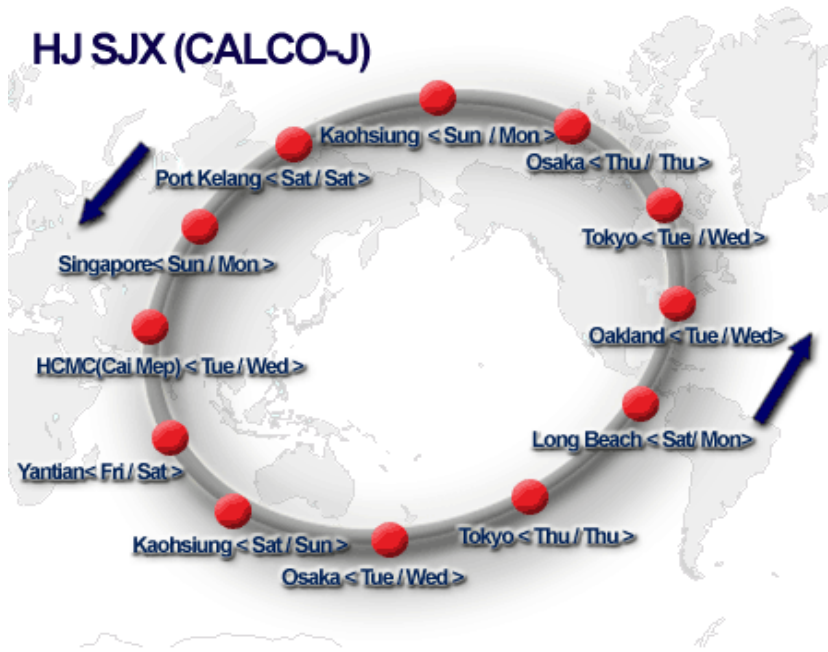

HJ SJX (CALCO-J)

Eastbound

	Long Beach	Oakland
Port Kelang	21	24
Singapore	19	22
HCMC (Cai Mep)	17	20
Yantian	14	17
Kaohsiung	13	16
Osaka	10	13
Tokyo	9	12

Westbound

	Tokyo	Osaka	Kaohsiung	Port Kelang
Long Beach	15	17	20	26
Oakland	13	15	18	24