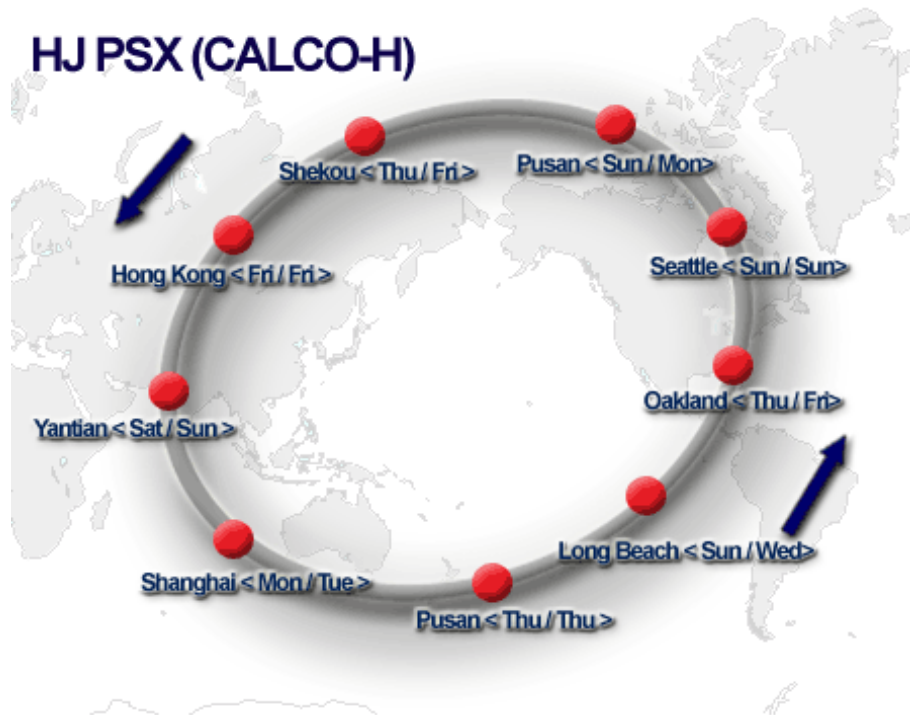

## HJ PSX (CALCO-H)

### Eastbound

	Long Beach	Oakland	Seattle
Shekou	16	20	23
Hong Kong	16	20	23
Yantian	14	18	21
Shanghai	12	16	19
Pusan	10	14	17

### Westbound

	Shekou	Hong Kong	Yantian
Long Beach	22	23	24
Oakland	20	21	22
Seattle	18	19	20