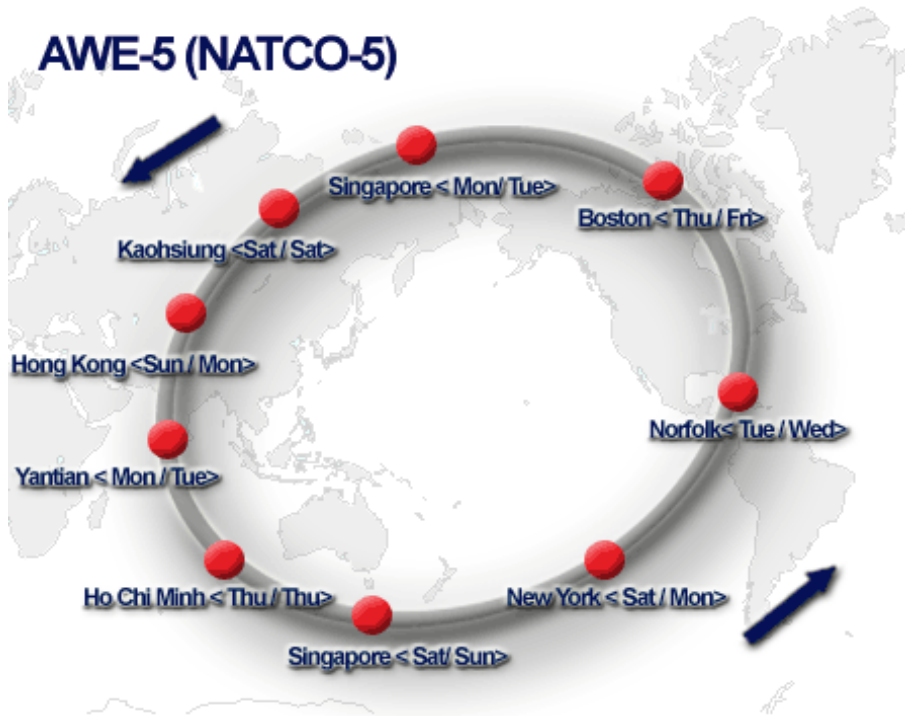

AWE-5 (NATCO-5)

Eastbound

	New York	Norfolk	Boston
Kaohsiung	28	31	33
Hong Kong	26	29	31
Yantian	25	28	30
Ho Chi Minh	22	25	27
Singapore	20	23	25

Westbound

	Singapore	Kaohsiung
New York	28	33
Norfolk	27	32
Boston	24	29